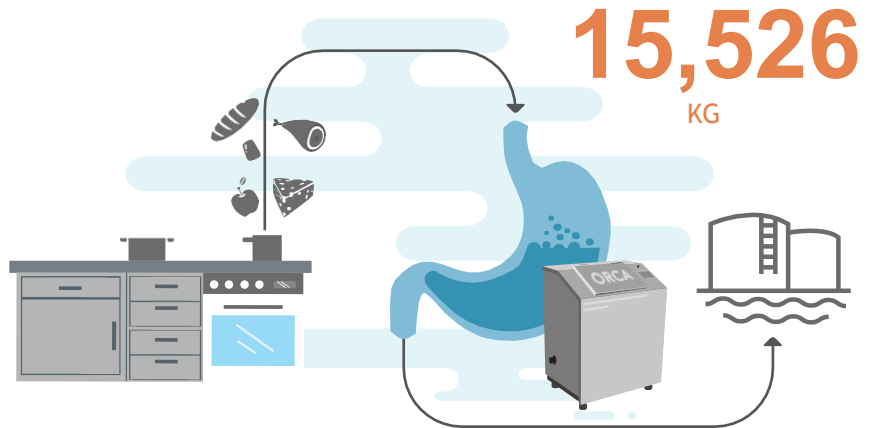

## FOOD WASTE DIVERTED

Think of the ORCA as your kitchen's stomach. ORCA eliminates the use of diesel fuel, and congestion-causing garbage trucks that transport your waste to the landfill.

**14,097**  
KG

## LITRES OF LIBERATED WATER

The food that we eat contains mostly water. Once ORCA digests your food waste, this contained water is returned to the water table after it reaches the wastewater treatment plant - rather than remaining trapped in a landfill.